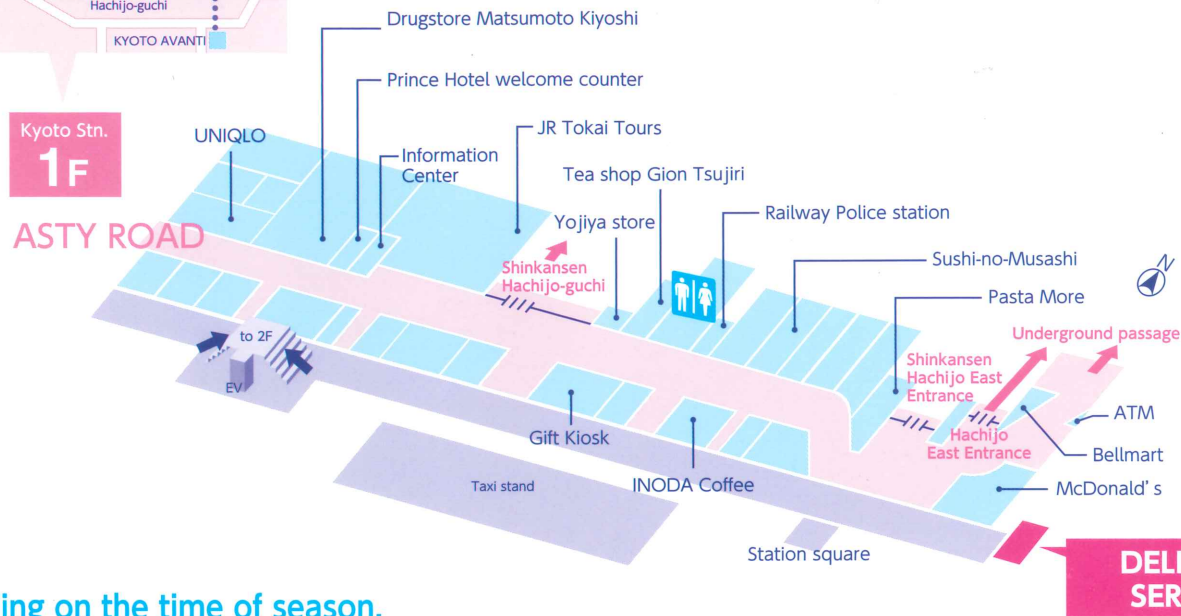

Thank you for using Delivery Service at JR Kyoto Station Hachijo-guchi.

Depending on the time of season,
there may be long lines at the baggage pickup counter.
Therefore, we ask that you arrive early and leave yourself ample time to pick up your belongings.
(The pickup counter closes at 8pm)